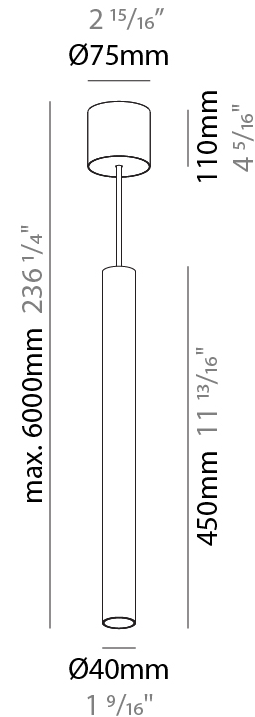

GENERAL

Series: Hangover
Subseries: Hangover Monopoint Surface Canopy
Brand: Prolicht
Division: Architectural
Mounting Type: Suspension
Mounting Location: Ceiling
Subcategory: Pendant

PHYSICAL

Shape: Cylinder
Diameter (mm): 40
Diameter (in): 1 9/16
Height (mm): 450
Height (in): 17 13/16
Max. Overall Height (mm): 2450
Max. Overall Height (in): 96 7/16
Light Distribution: Downlight
Diffuser: Shine Ring 0-6
Fixture Finish: SSR / BKV / CWI / CRY / HAB / LAG / UFT / ITA / RUA / RUR / MIC / FTG / MYG / TWT / LOD / PUS / FRO / FUP / KIA / POP / BLS / SPG / MEY / GOH / GUM / CHC / COM / ABZ / JAG / OBR / MOS / ROR
Fixture Material: Aluminum
Cable Details: 2000mm / 6000mm Cable in White / Black / Orange / Red

ELECTRICAL

Lamp Type: LED (Zhaga Standard)
Input Wattage (W): 10.9
Total Output Wattage (W): 9
Dimming: Non-Dimmable
Driver Included: Yes
Driver Location: Integrated
Driver Type: Constant Current
Driver Class: Class 2
Housing: ENCP3
Input Voltage (V): 120
Constant Current (mA): 500
Upon Request: Remote: 0-10Vdc dimming / Phase dimming 120Vac

LED

Number of LEDs: 1
Color Temperature (°K): 2700 / 3000 / 4000
Max. Delivered Lumen (lm): 842
CRI: >90 CRI
Efficiency (%): 86
Lamp Life (hrs): 50000
Upon Request: ***3500K available in minimum quantities (larger quantities upon request)

OPTICAL

Reflector: 40 / 50

RATINGS AND CERTIFICATIONS

Certified By: Certified for North American Standards
IP rating: IP20